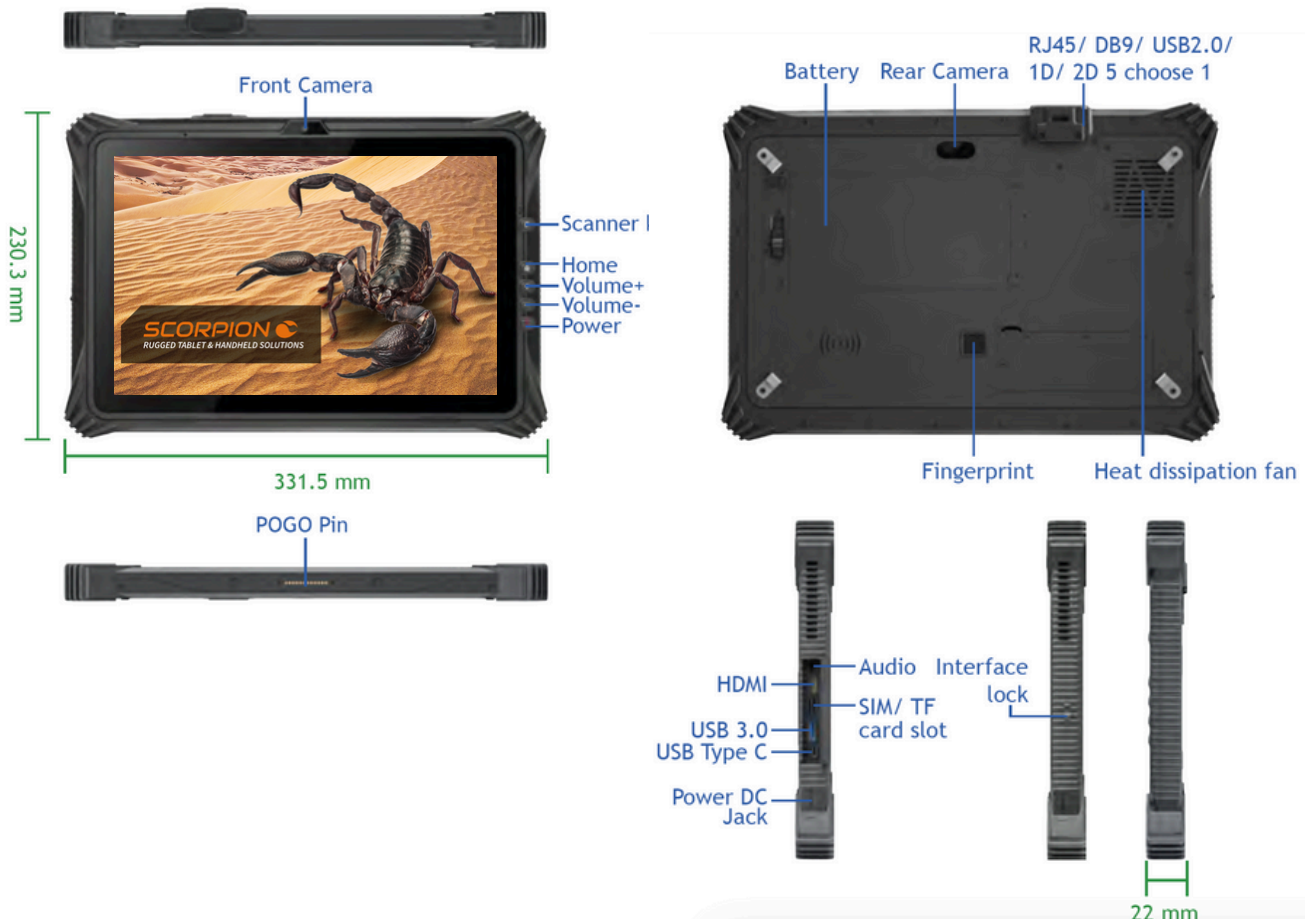

SCORPION 12 PRO Windows

Industrial-grade rugged tablet with 12.2-inch display and powerful Intel® Core™ i5 CPU

Features

- Intel® Core™ i5-1235U Deca Core processor
- Windows 11 operating system
- Dual capacity battery design
- 1D / 2D barcode scanner
- IP65 protection & MIL-STD-810G certification

SCORPION 12 PRO Windows: Ultimate rugged tablet with superior protection

Introducing the SCORPION 12 PRO, a 12.2" rugged tablet designed to withstand the toughest environments while delivering top-tier performance. Equipped with advanced features and built to last, this tablet is perfect for professionals who demand reliability and efficiency in any situation.

Appearance and dimensions (in mm)

SCORPION 12 PRO Windows

Industrial-grade rugged tablet with 12.2-inch display and powerful Intel® Core™ i5 CPU

Specifications	SCORPION 12 PRO Windows
SYSTEM	
CPU	Intel® Core™ i5-1235U Deca Core
Graphics	Intel® Iris® Xe
Operating System	Windows 11
Security	TPM 2.0
RAM	16GB LPDDR4
Storage capacity	256GB
DISPLAY / TOUCH	
Display Size	12.2" (30.98cm) IPS TFT LCD
Resolution	1,920 x 1,200
Touchscreen	10-Point Projected Capacitive
Brightness	400 nits
COMMUNICATION	
WLAN	WLAN - 802.11a,b,d,e,g,h,i,k,n,r,u,v,w,ac,ax, 2.4GHz/5.8GHz
Bluetooth	Bluetooth 5.1
GNSS	GPS, GLONASS, optional Beidou
WWAN	WWAN - 4G
NFC	Yes
INTERFACE	
USB	1x USB 3.0 Type A 1x USB 3.0 Type C
Video	1x HDMI 1.4a Type C
Audio	1x 3.5mm standard earphone jack
Expansion	1x TF slot (max. 128GB) for SDHC/SDXC 1x SIM-Slot
Other	1x 12pin POGO pin
EQUIPMENT	
Barcode Reader	ID / 2D
Sensors	G-Sensor, Fingerprint
Camera	Front Camera : 2.0 MP Rear Camera : 8.0 MP
Speaker	2x 0.8W
Battery	1x 700mAh / 7.4V (Built-in) 1x 6,300mAh / 7.4V (Removable)
Power Adapter	19V / 3.42A
OTHER	
Operating Temperature	-20°C ~ 60°C
Storage Temperature	-30°C ~ 70°C
Relative Humidity	95% (non-condensing)
Dimensions	339.3 x 230.3 x 26 mm
Weight	1,500 g
IP Rating	IP65
Certifications	MIL-STD-810G